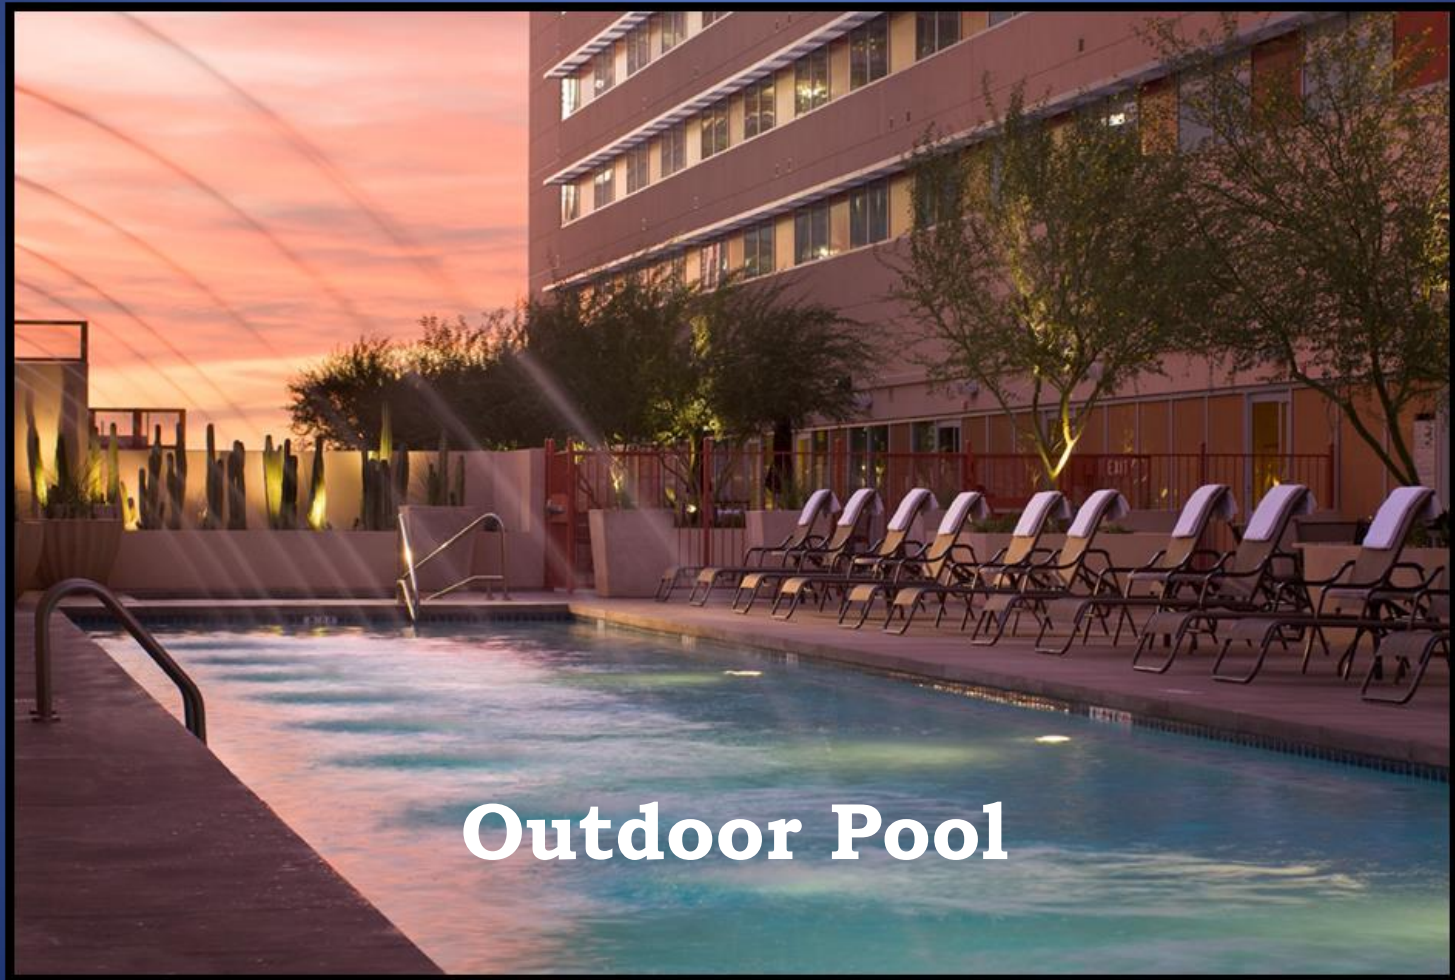

Law Enforcement Torch Run® for Special Olympics

2016 LETR International Conference

Outdoor Pool