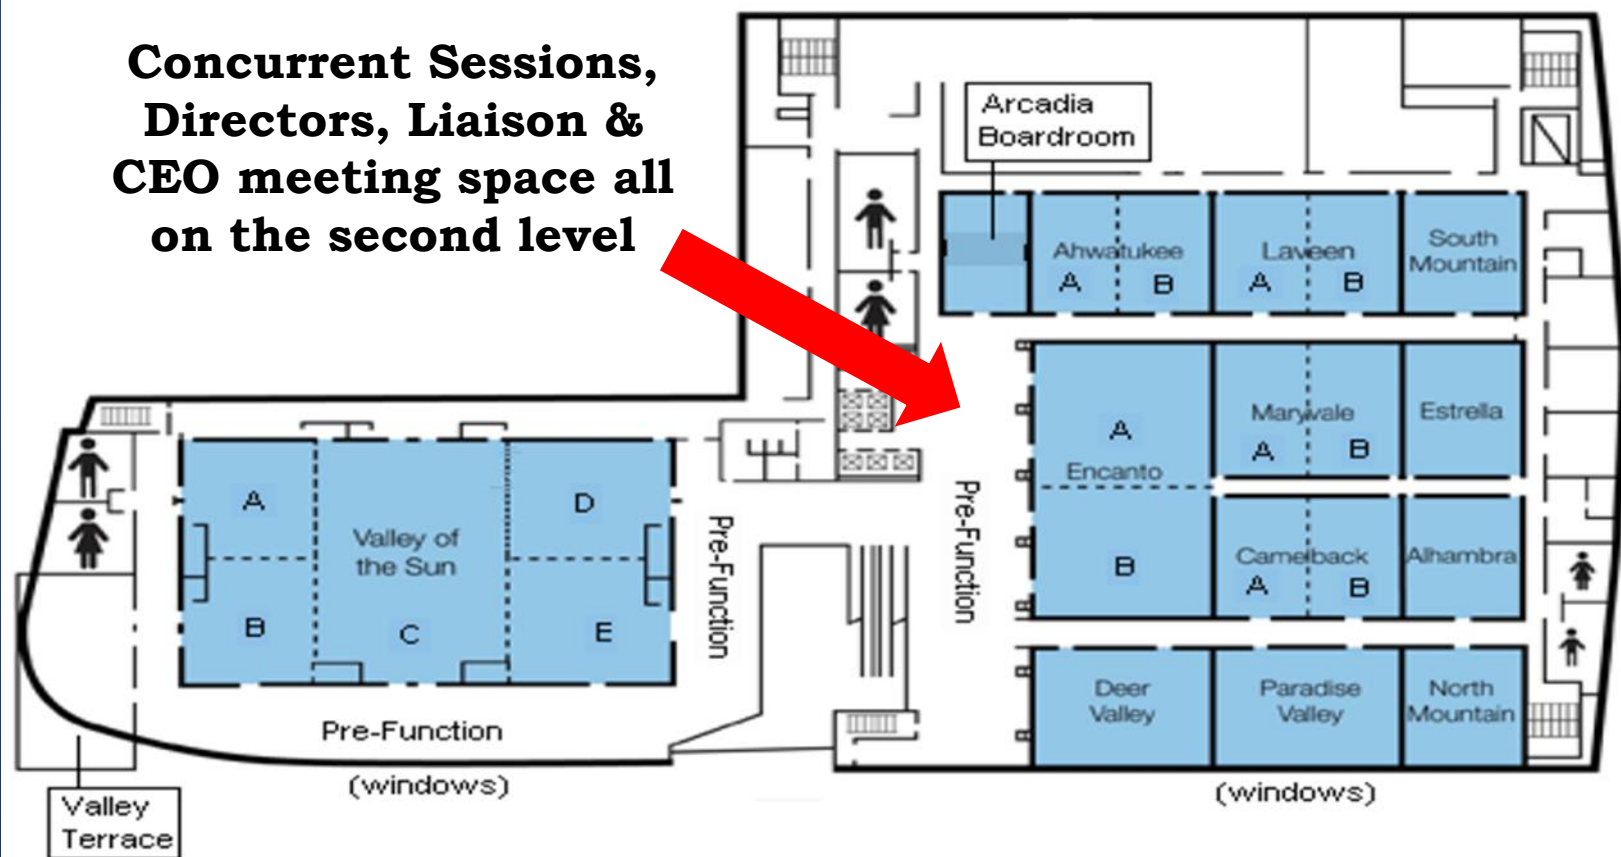

Law Enforcement Torch Run® for Special Olympics

2016 LETR International Conference

**Concurrent Sessions,
Directors, Liaison &
CEO meeting space all
on the second level**