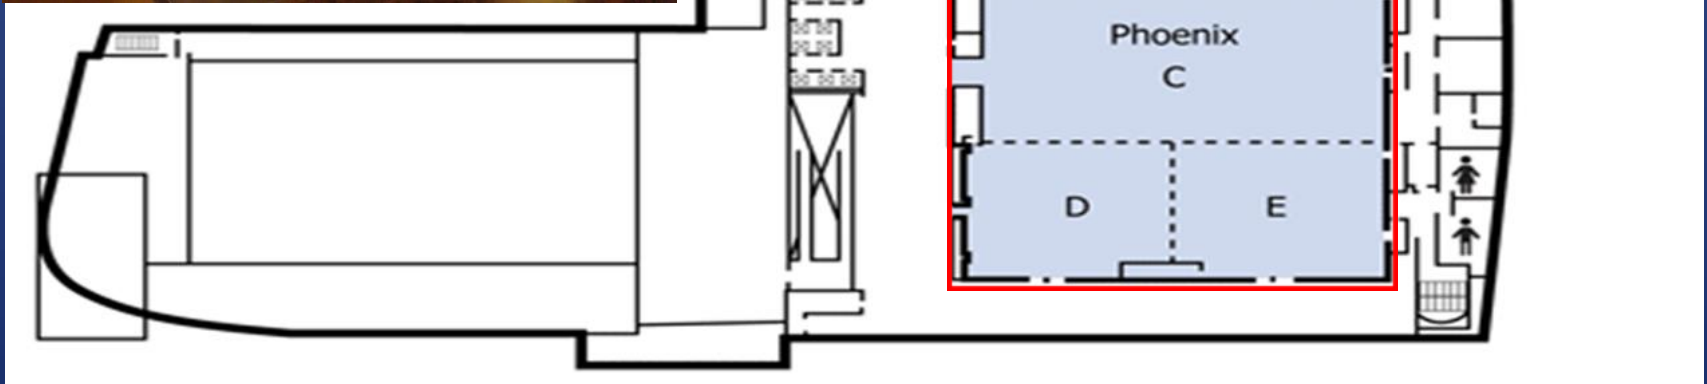

Auction

Breakfast

Valley of the Sun Ballroom

Law Enforcement Torch Run® for Special Olympics

2016 LETR International Conference

28,000 sq. ft.
Phoenix Ballroom

All General Sessions 3rd Level

Law Enforcement Torch Run® for Special Olympics